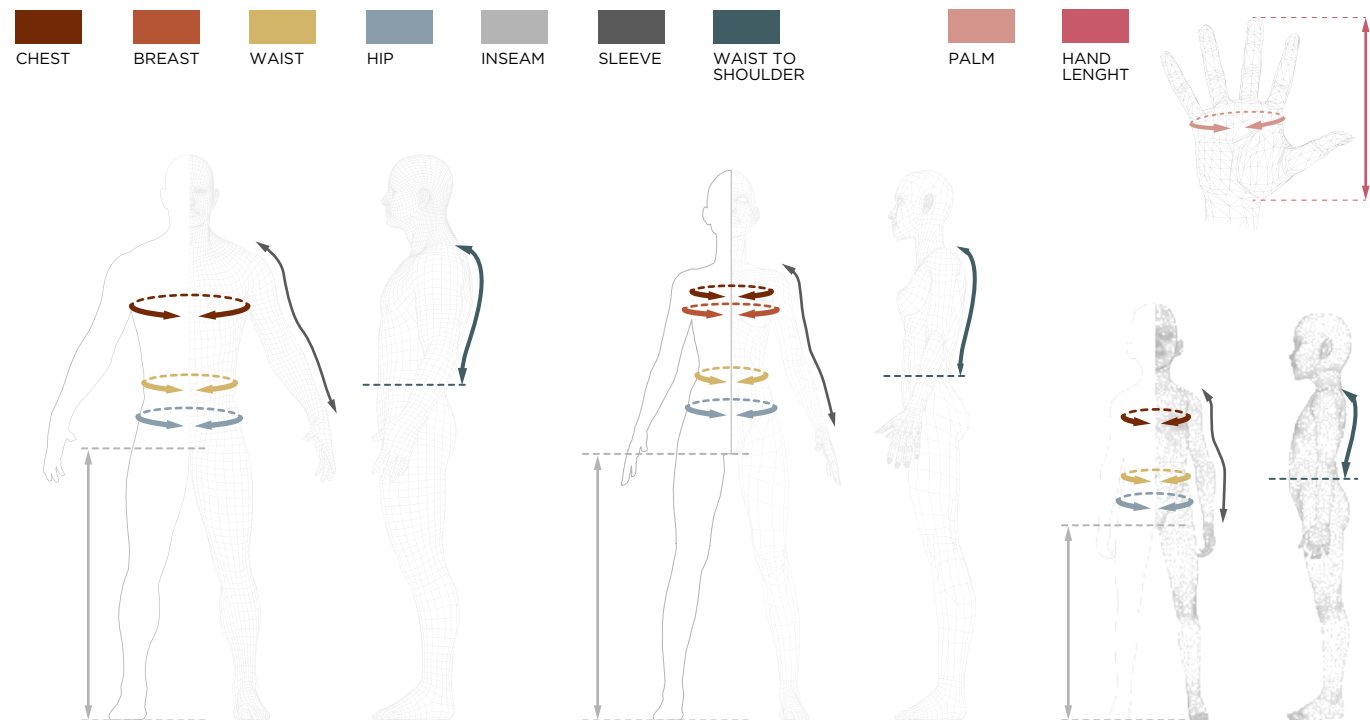

TEXTILE YOUTH

	122	140	152	164
height (cm)	122	140	152	164
chest (cm)	63-64	64-73	73-77	77-83
waist (cm)	58-64	64-68	68-72	72-77
hip (cm)	65-74	74-80	80-86	86-92
inseam (cm)	41-53	53-61	61-67	67-74
sleeve (cm)	39-45	45-49	49-53	53-57

RIBBO

	110 cm	122 cm	140 cm	152 cm	164 cm
4-6 yo	-10cm				
6-8 yo		-10cm			
9-10 yo			-10cm		
11-12 yo				-10cm	
13-14 yo					-10cm

GLOVES

	XXS	XS	S	M	L	XL	XXL	XXXL
GLOVES (INC)	6,5	7	7,5	8	8,5	9	9,5	10
PALM (CM)	178	191	203	216	229	241	254	267
HAND LENGHT (CM)	171	177	182	187	192	198	204	210