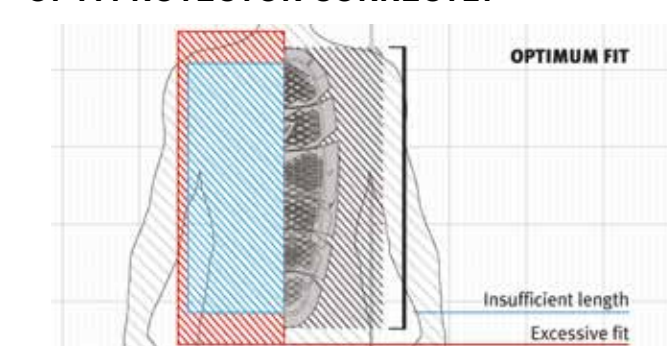

CHOOSE THE SIZE OF A PROTECTOR CORRECTLY

The choice of the correct size of a back protector, according to the standard, is determined by the Waist-Shoulder height. This is the difference in height between the midpoint of the shoulder and the waistline (immediately above the hipbone). According to the Dainese standard, this measurement must then be qualified by the correct dimension of waist strap, identified by a size (ex: XS, S, M...). It is not correct to define the measure of the back protector on the basis of the height of the person, because even if the back could have the same dimension, the legs could have a different length.