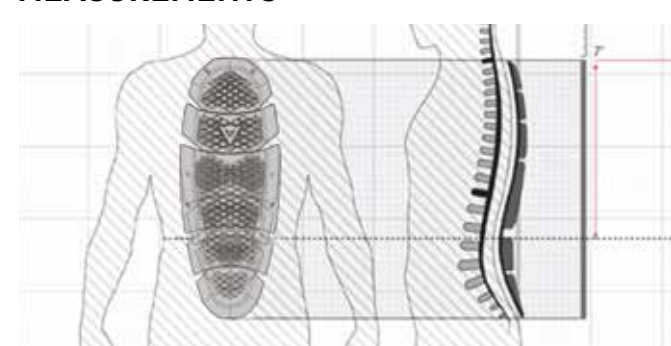

MEASUREMENTS

As it is not currently possible to industrially produce tailored back protectors, back protector must be worn by people with anthropometric characteristics lying within a certain range. A back protector is suitable for a person if its height does not exceed the seventh cervical vertebra and if the minimum area of the model is related to a waist shoulder height greater than or equal to that of the person.