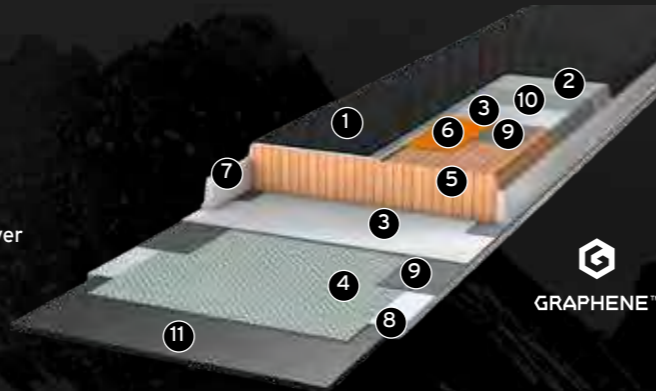

WORLD CUP REBELS

WHY E-RACE?

Because, if you race, you know there's no such thing as fast enough. These are the tools for those who need speed. A hundredth of a second is small but it's still the difference between winning and losing. That's why you need equipment that delivers critical levels of performance putting you where you belong - out on front. The dedicated racer now has the perfect all-day race ski.

PERFORMS BECAUSE IT'S BUILT TO

Developed with space-age materials, the Graphene WC Sandwich Cap Construction is a superb balance of super-light Graphene and extra titanal layers to give extreme agility and outstanding responsiveness for the ultimate racing performance.

WC SANDWICH CAP CONSTRUCTION

- ① Top Sheet   ② Glass Fiber fleece   ③ Titanal Layer
- ④ Glass Fiber   ⑤ Wood Core   ⑥ Graphene
- ⑦ Sidewall   ⑧ Edge   ⑨ Dampening Layer
- ⑩ Reinforce Glass Fiber   ⑪ Base

FAST, FASTER, FASTEST.

This year our hero range is race. Every product in this range is designed, constructed and finely tuned to do one thing - put you on the podium. Performance is built into every layer and every part of each ski. They are all tuned to a different style of skiing, but they all have one thing in common - flat out fun.

TRICKLE DOWN TECH

It starts with our top of the range products but it doesn't stop there. Whatever we put into the best we make, ultimately finds it's way into everything we make. We don't just want our premium products to perform superbly, we want superb performance to be a part of everything we do, no matter where it is in our product range.