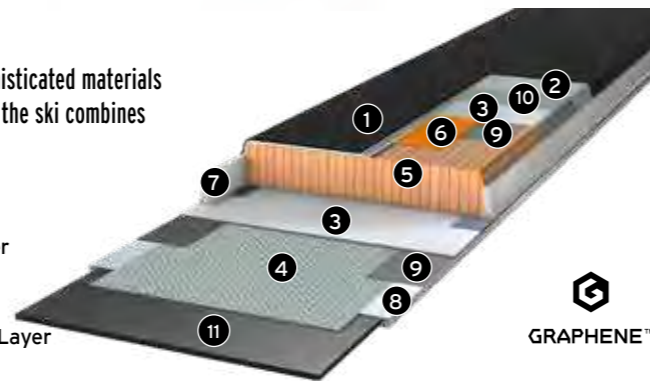

WC SANDWICH CAP CONSTRUCTION

The Graphene WC Sandwich Cap Construction, is developed with the most sophisticated materials known to man. With a balanced mix of light Graphene and extra titanal layers, the ski combines the most extreme agility with extreme responsiveness, ultimate performance.

- ① Top Sheet   ② Glass Fiber Fleece   ③ Titanal Layer
- ④ Glass Fiber   ⑤ Wood Core   ⑥ Graphene
- ⑦ Sidewall   ⑧ Edge   ⑨ Dampening Layer
- ⑩ Reinforced Glass Fiber   ⑪ Base