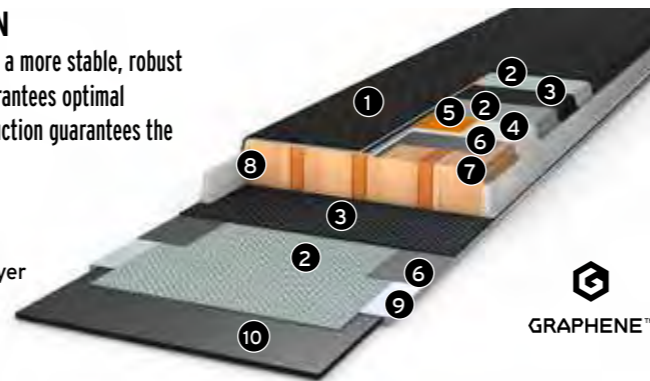

SKI CONSTRUCTIONS | GRAPHENE CORES

SUPERLITE CARBON SANDWICH CAP CONSTRUCTION

By combining the lightest and strongest materials, we have been able to develop a more stable, robust and light weight ski. Utilizing karuba wood, carbon, and Graphene materials guarantees optimal performance with the lightest possible weight. The Carbon Sandwich Cap Construction guarantees the ultimate skiing pleasure.

- ① Top Sheet   ② Glass Fiber   ③ Carbon
- ④ Diagonal Glass Fiber   ⑤ Graphene   ⑥ Dampening Layer
- ⑦ Woodcore Karuba-Ash   ⑧ Sidewall   ⑨ Edge
- ⑩ Base