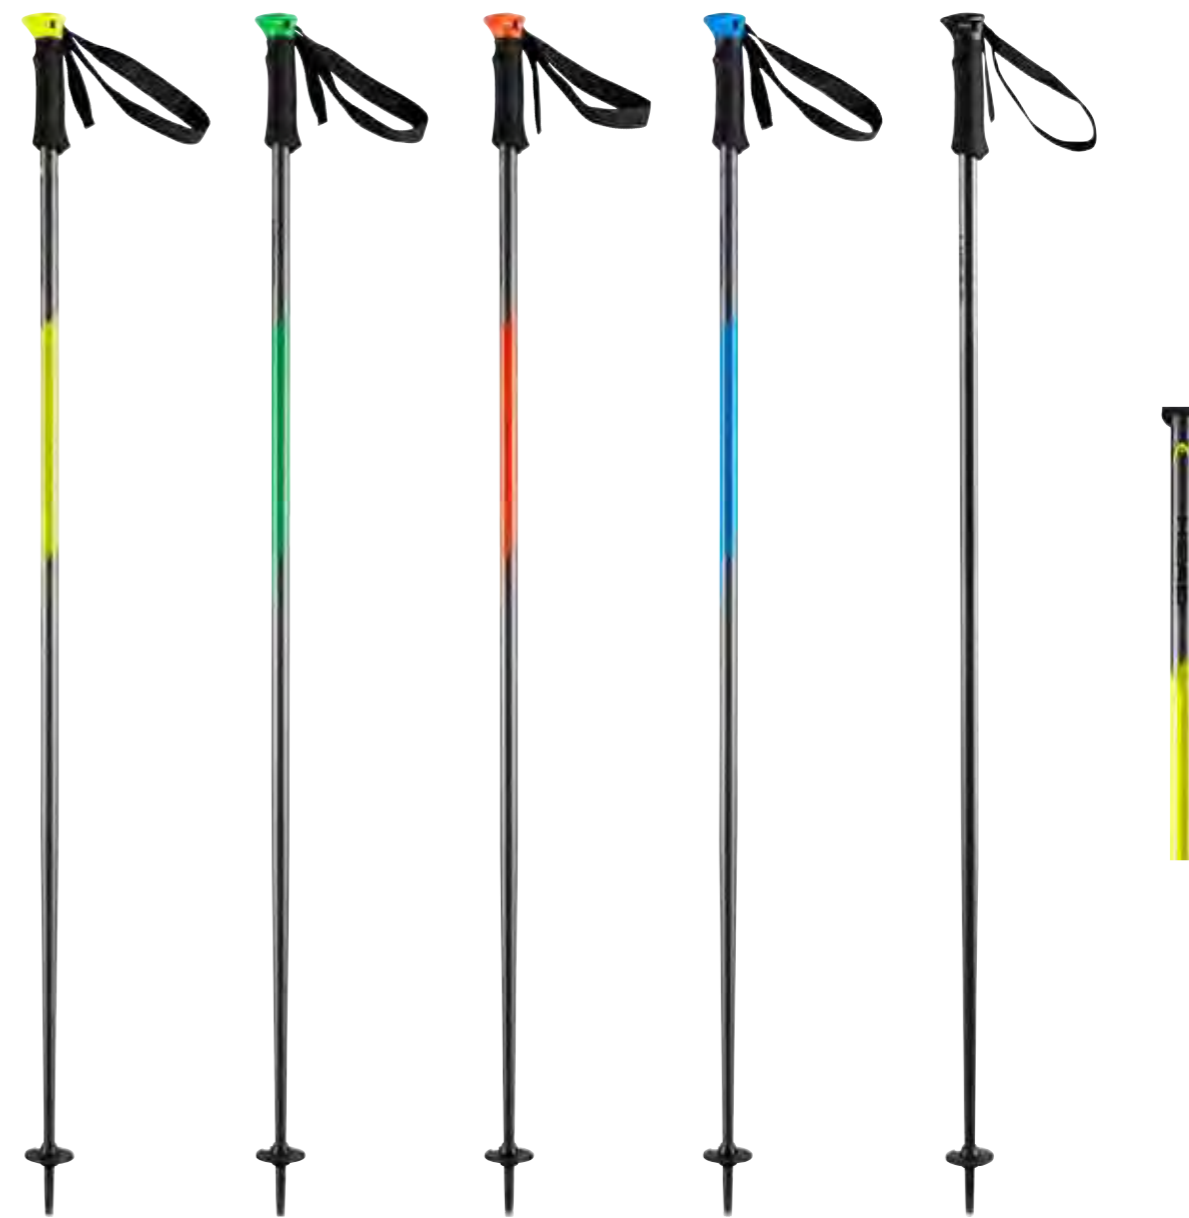

ALLRIDE

MULTI S

ARTICLE NUMBER

381140 anthracite/yellow
381160 anthracite/green
381150 anthracite/red
381540 anthracite/blue
381551 anthracite/black

PRODUCT FEATURES

5083 Aluminum
Glossy Matte finish
Thermo Grip
50 mm Race Basket
Star Tip

PRODUCT DETAILS

DIAMETER 18 mm
LENGTH 105-135