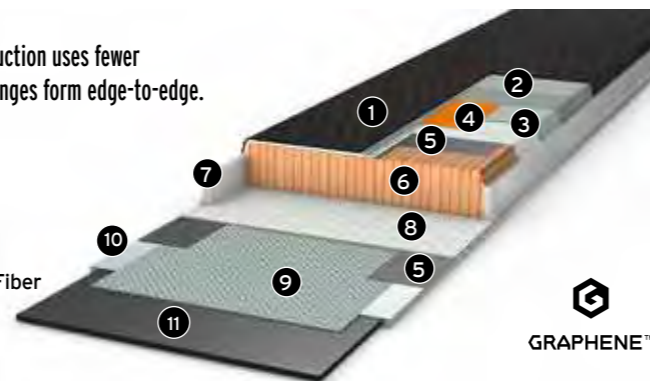

SUPERLITE SANDWICH CAP CONSTRUCTION

Thanks to the unique properties of Graphene, the Superlite Sandwich Cap Construction uses fewer materials but increases its responsiveness, allowing faster and more precise changes form edge-to-edge. The ultimate ski for flotation and responsiveness.

- ① Top Sheet   ② Glass Fiber Fleece   ③ Glass Fiber
- ④ Graphene   ⑤ Dampening Layer   ⑥ Wood Core
- ⑦ Sidewall   ⑧ Diagonal Glass Fiber   ⑨ Reinforced Glass Fiber
- ⑩ Edge   ⑪ Base