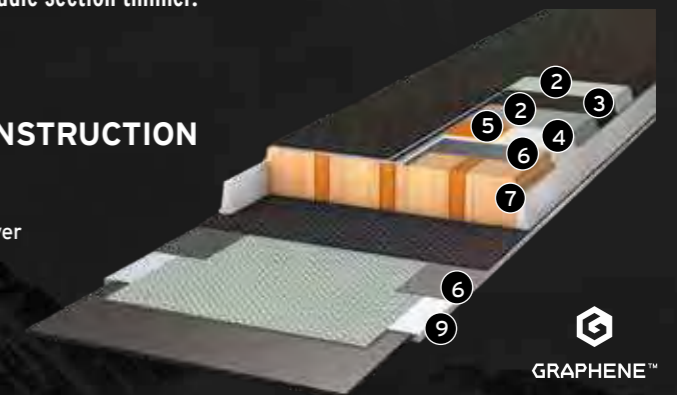

SUPERLIGHT CARBON SANDWICH CAP CONSTRUCTION

- ① Top Sheet
- ② Glass Fiber
- ③ Carbon
- ④ Diagonal Glass Fiber
- ⑤ Graphene
- ⑥ Dampening Layer
- ⑦ Woodcore Karuba-Ash
- ⑧ Sidewall
- ⑨ Edge
- ⑩ Base