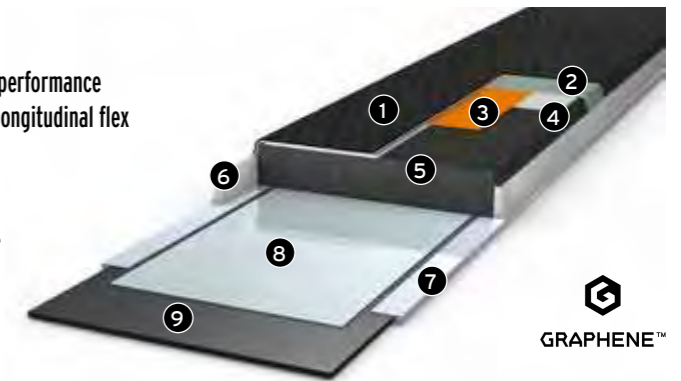

POWER SIDEWALL TI JACKET CONSTRUCTION

The titanal layer in combination with Graphene, creates a solid and responsive performance ski. The synthetic injected core supported with ABS sidewalls allows for a soft longitudinal flex coupled with super responsive torsional flex, thanks to the sidewall jacket.

- ① Top Sheet   ② Glass Fiber   ③ Graphene
- ④ Diagonal Glass Fibers   ⑤ Synthetic Core   ⑥ Sidewall
- ⑦ Edge   ⑧ Titanal   ⑨ Base