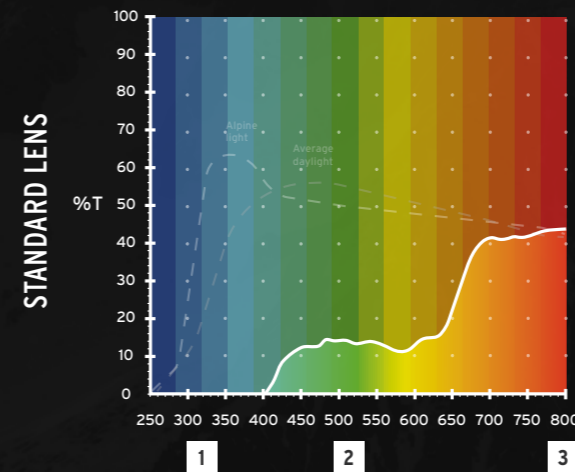

- 1 UV light is blocked
- 2 short wave lengths (bright light) is reduced
- 3 areas of long wave lengths are increased - this increases the contrast