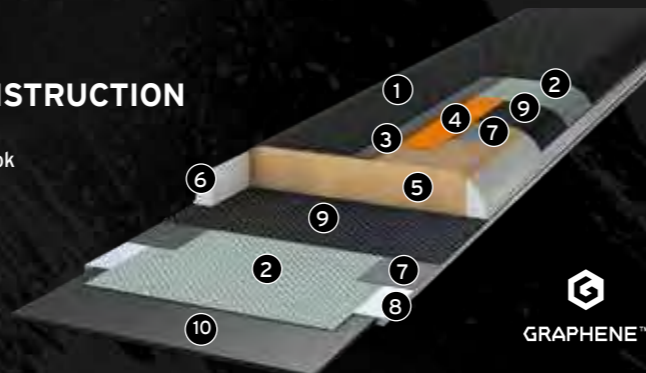

KORE

#TOTHEKORE

OUR LIGHTEST FREERIDE SKI, LIGHTER.

We stripped back what wasn't needed, further refined our products and left only the essentials. With less weight to hold you back, you can focus entirely on one thing: The skiing.

LIGHTNESS

Comes from the revolutionary construction, a unique top sheet, running the length of the blade, resulting in the lightest ski in its category.

FLOTATION

The Graphene fused tip and tail reduces and redistributes the weight throughout the ski. The thinner profile enhances flotation in soft snow and maximises manoeuvrability.

CONTROL

The additional Carbon layers gives the skier precise control in variable terrain, providing strong torsional stiffness and great stability.

MULTILAYER CARBON SANDWICH CAP CONSTRUCTION

- ① Polyester Fleece
- ② Glass Fiber
- ③ Glass Fiber bk
- ④ Graphene
- ⑤ Karuba-Poplar Wood Core
- ⑥ Sidewall
- ⑦ Dampening Layer
- ⑧ Edge
- ⑨ Carbon
- ⑩ Base

GRAPHENE™

Graphene: Graphene is the strongest, lightest material known to man. We fuse it into the KORE's tip and tail to make it lighter and more responsive in deep snow.

GRAPHENE™

Karuba: The Karuba/poplar wood core is what gives the ski its pop and personality. It's the perfect ratio of density and weight. The advantages of combining karuba, Poplar, and Graphene enhance the ski, making it light and balanced.

K

THE FREESKI LINE

	KORE 117		KORE 103 W
	KORE 111		KORE 97 W
	KORE 105		KORE 91 W
	KORE 99		KORE 85 W
	KORE 93		
	KORE 87		

NEW FEATURES

DIFFERENT CONSTRUCTIONS FOR DIFFERENT CONDITIONS

We have created two different constructions within one line: A stiffer, more robust construction for the narrower skis. And a softer, more playful feel on the wider skis.

NEW SIZING

We have reduced the gap between sizes by 22%, allowing skiers to hone in their desired blend of stability versus playfulness.