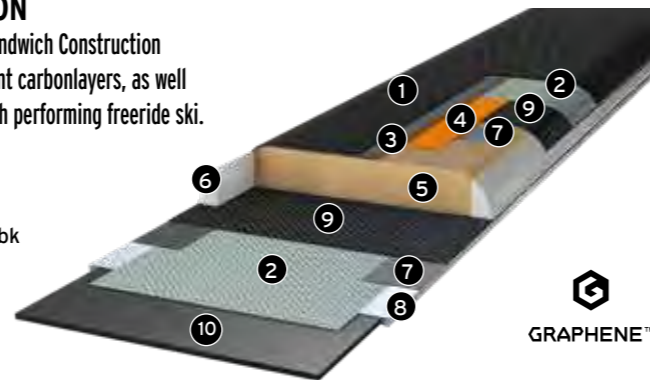

MULTILAYER CARBON SANDWICH CAP CONSTRUCTION

Developed from the most sophisticated materials known to man: the Super Light Sandwich Construction makes up one of the world's lightest freeride skis by utilizing Graphene, two different carbon layers, as well as replacing the surface with a polyester fleece. The ultimate construction for a high performing freeride ski.

- ① Polyester Fleece   ② Glass Fiber   ③ Glass Fiber bk
- ④ Graphene   ⑤ Karuba-Poplar Wood Core   ⑥ Sidewall
- ⑦ Dampening Layer   ⑧ Edge   ⑨ Carbon
- ⑩ Base