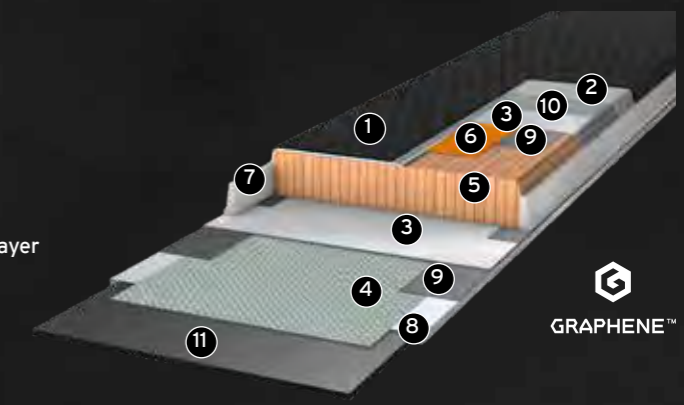

WC SANDWICH CAP CONSTRUCTION

- ① Top Sheet   ② Glass Fiber fleece   ③ Titanal Layer
- ④ Glass Fiber   ⑤ Wood Core   ⑥ Graphene
- ⑦ Sidewall   ⑧ Edge   ⑨ Dampening Layer
- ⑩ Reinforce Glass Fiber   ⑪ Base