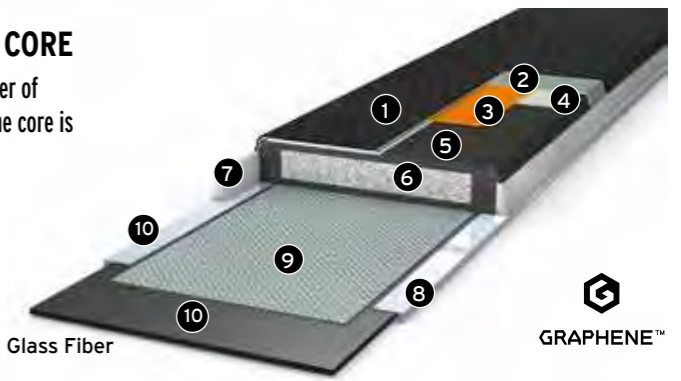

SUPERLITE POWER SIDEWALL JACKET COMPOSITE CORE

To reduce weight, the interior has been replaced by a lighter material and a layer of Graphene has been inserted enhance performance as the overall thickness of the core is reduced, making it a composite that is easy and forgiving, but always precise.

- ① Top Sheet   ② Glass Fiber   ③ Graphene
- ④ Diagonal Glass Fiber   ⑤ Synthetic Core   ⑥ Lite Core
- ⑦ Sidewall   ⑧ Edge   ⑨ Reinforced Glass Fiber
- ⑩ Base