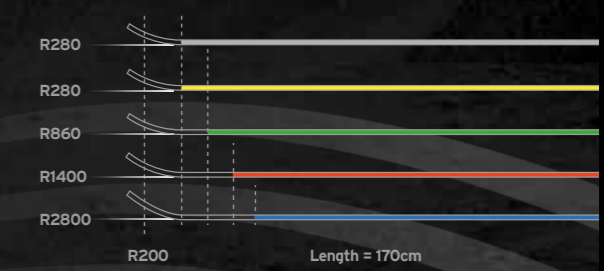

A POWERFUL COMBINATION

Every product in this range is designed and constructed around power, balance, control and stability. Add the world's only electronic ski dampening system and you end up with something you can really trust. EMC is our Energy Management Circuit which reduces negative vibrations and delivers smooth skiing and exceptional edge grip, whatever the conditions.

- SUPERSHAPE e-ORIGINAL
- SUPERSHAPE e-SPEED
- SUPERSHAPE e-MAGNUM
- SUPERSHAPE e-RALLY
- SUPERSHAPE e-TITAN