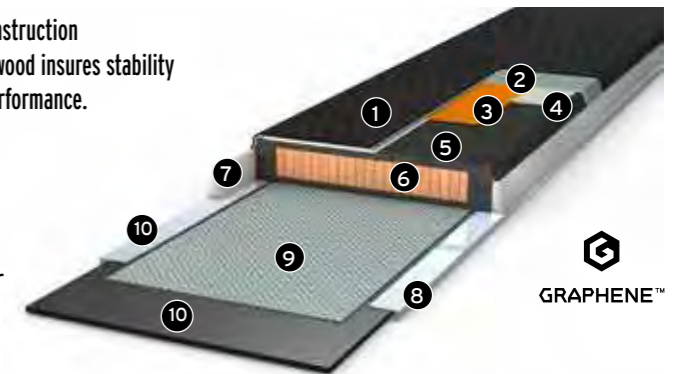

SUPERLITE POWER SIDEWALL JACKET WOOD COMPOSITE CORE

A vertically laminated wood core with a PU injected sock around it. The cap construction with ABS Sidewalls insures complete protection from mechanical damage. The wood insures stability against vibrations and a smooth ride for target groups looking for ambitious performance.

- ① Top Sheet   ② Glass Fiber   ③ Graphene
- ④ Diagonal Glass Fiber   ⑤ Synthetic Core   ⑥ Wood Core
- ⑦ Sidewall   ⑧ Edge   ⑨ Reinforced Glass Fiber
- ⑩ Base