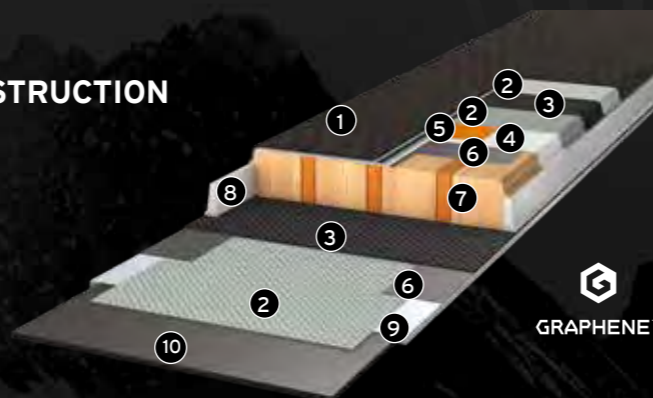

JOY

ALL ABOUT INNER AMBITIONS

With technology and performance straight from a race pedigree, introducing the new Joy line women's models. Each ski in the range has been individually designed for maximum versatility, meeting a range of abilities from beginner to the expert, both on and off-piste terrain.

PERFORMS BECAUSE IT'S BUILT TO

Developed with space-age materials, the Superlite Carbon Sandwich Cap Construction is a superb balance of super-light Graphene and extra carbon layers to give extreme agility and outstanding responsiveness for the ultimate racing performance.

SUPERLITE CARBON SANDWICH CAP CONSTRUCTION

- ① Top Sheet
- ② Glass Fiber
- ③ Carbon
- ④ Diagonal Glass Fiber
- ⑤ Graphene
- ⑥ Dampening
- ⑦ Woodcore Karuba-Ash
- ⑧ Sidewall
- ⑨ Edge
- ⑩ Base