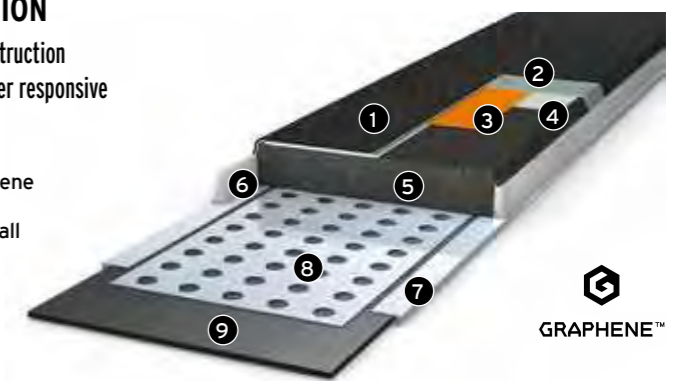

SUPERLITE POWER SIDEWALL JACKET CONSTRUCTION

A synthetic injected core supported with ABS sidewalls. This is a superlite construction thanks to Graphene which allows for a soft longitudinal flex coupled with a super responsive torsional flex, thanks to the sidewall jacket.

- ① Top Sheet   ② Glass Fiber   ③ Graphene
- ④ Diagonal Glass Fiber   ⑤ Synthetic Core   ⑥ Sidewall
- ⑦ Edge   ⑧ Perforated Steel Layer   ⑨ Base