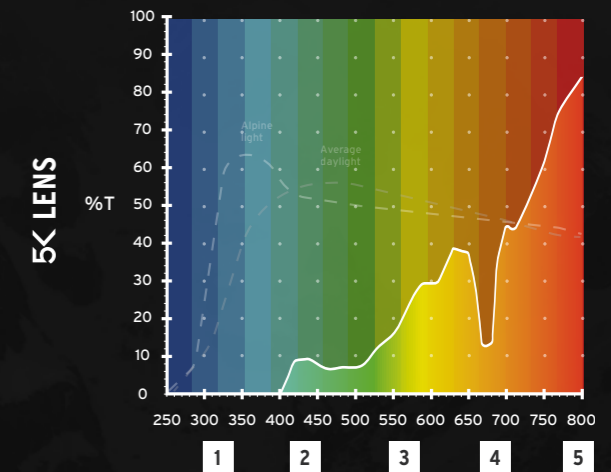

- 1 UV light is blocked
- 2 short wavelengths (bright light) is reduced, a small peak though assures enough brightness
- 3 increasing mid wave lengths for a true, brilliant color perception
- 4 drop to boost the contrast perception
- 5 areas of long wave lengths are increased - this increases the contrast

WHICH LENS IS FOR WHAT?

THE MOST IMPORTANT FACTOR TO DEFINE THE CHARACTERISTICS OF THE LENS IS THE LENS DYE. DEPENDING ON THE FORMULA OF THE DYE, THE FILTER CHARACTERISTICS CAN BE OPTIMIZED TO ONLY FOCUS ON SPECIFIC WAVE LENGTHS OF THE VISUAL LIGHT SPECTRUM, HENCE CONTROLLING BRIGHTNESS, COLOR BRILLIANCE AND CONTRAST.

	BASE LENS	CATEGORY S3	CATEGORY S2	CATEGORY S1
RED		 5K GOLD 5K BLUE		
VIOLET			 5K RED 5K CHROME	
LIGHT ROSE				 5K PHOTO