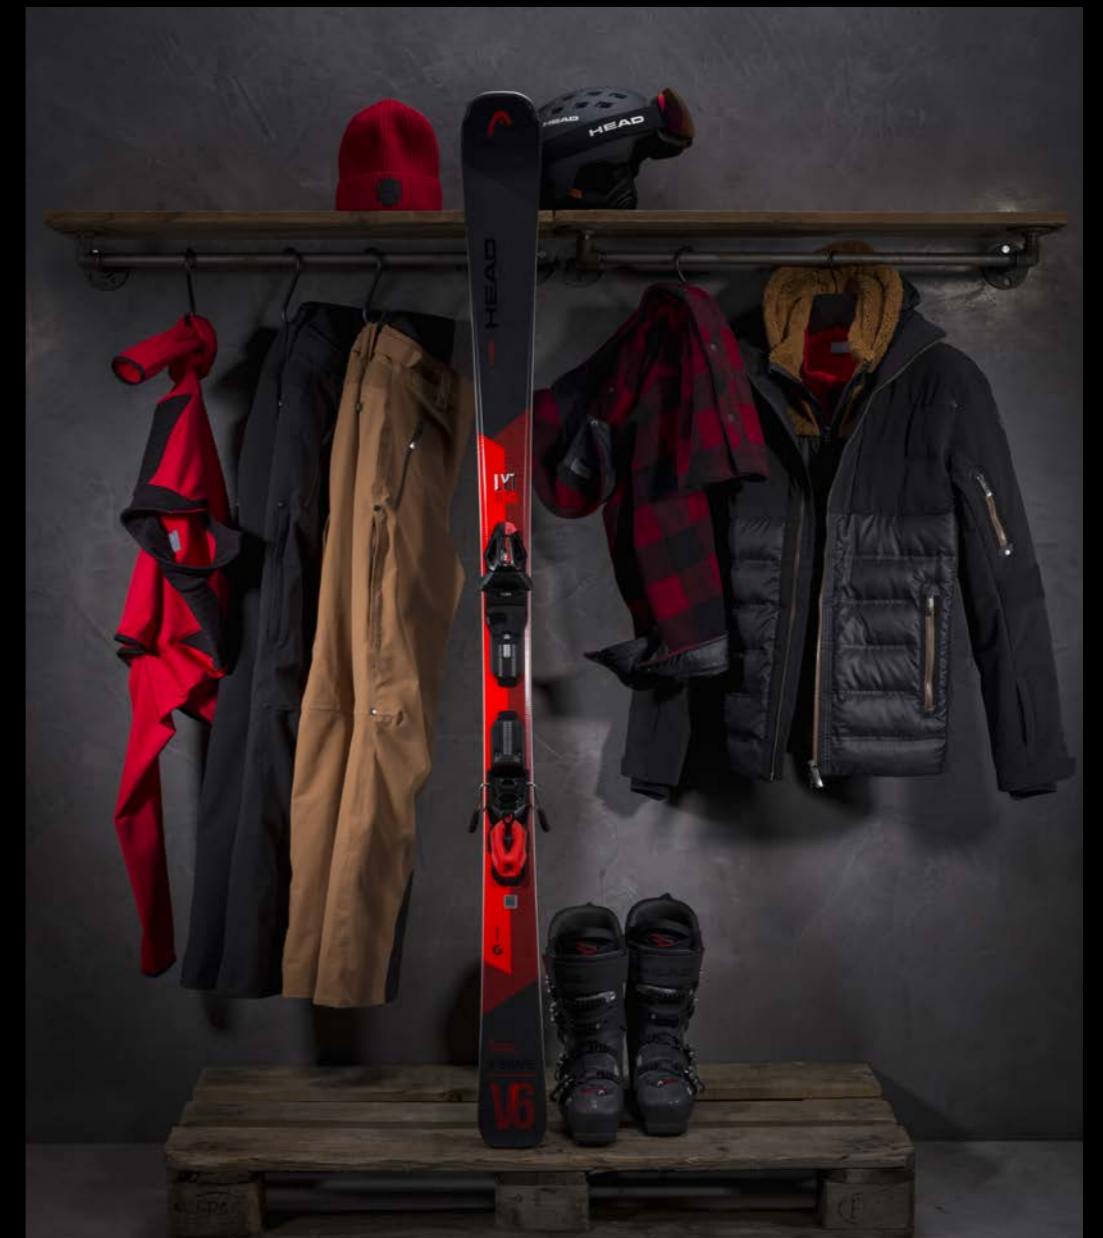

Cuddly soft merino-cashmere sweaters and silky, shiny body-suits, created in collaboration with the traditional lingerie brand Wolford, make the unique legacy look possible even off-piste. The line was designed and developed in Los Angeles and Kenelbach, manufactured in Italy. The Legacy line is couture for the ski slopes.

Lindsey Vonn

DEVELOPED FOR THE MOUNTAINS, FOCUSING ON THE SPIRIT OF THE TIMES. THE TOUGH, CASUAL LOOK OF OUR REBELS LINE WILL CONTINUE TO CONQUER BOTH THE SLOPES AND THE STREETS IN THE COMING WINTER. WITH THESE STYLES, WE SHOW OUR LOVE FOR DETAIL AND TAILORING ONCE AGAIN.

Eye-catching seams, rivets, and buttons with our Rebels logo, a slightly firmer fabric, and trendy colors underscore the line's fashionable biker look. The ladies combine black with yellow, and a warm tobacco tone brings a completely new look to the ski slopes.

For the men, we use a subtle crinkle camo print in black/gray. In addition to white, black, red, and tobacco, a fashionable olive green complements the Rebel color card. Warm fleece jackets and vests are combined with loose-fitting ski jackets and pants. Voluminous XL coats, down bomber jackets, and padded flannel shirts skillfully bring the Rebels look from the slopes into everyday life.